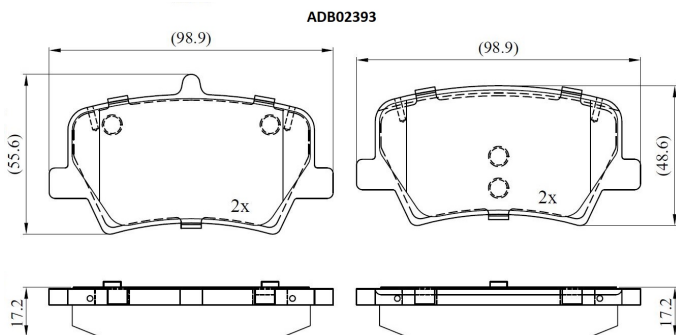

Make: VOLVO

Model: XC40

Part Number: ADB02393

Vehicle Manufacturing/Engine:

Specifications

Fitting Position	:	Rear
Model Date	:	2018-
Or. Caliper	:	
WVA	:	20510
FMSI	:	
Length	:	98.9

Width	:	48.6,55.6
Thickness	:	17.2