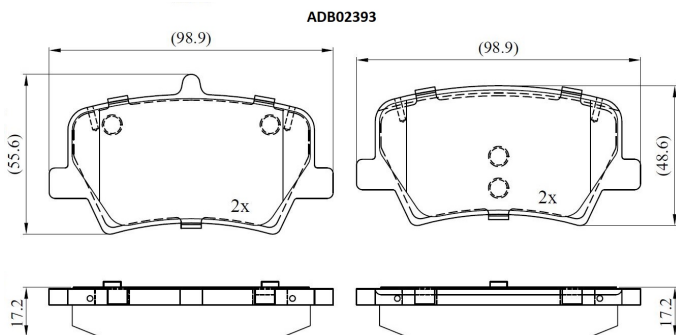

Make: VOLVO

Model: XC40

Part Number: ADB02393

Vehicle Manufacturing/Engine:

Specifications

Fitting Position	:	Rear
Model Date	:	2019-2021
Or. Caliper	:	
WVA	:	20510
FMSI	:	
Length	:	98.9

Width	:	48.6,55.6
Thickness	:	17.2