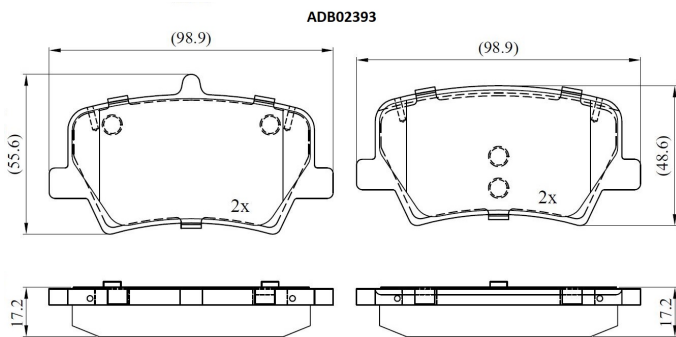

Make: VOLVO

Model: XC40

Part Number: ADB02393

Vehicle Manufacturing/Engine:

Specifications

Fitting Position	:	Rear
Model Date	:	2018-2019
Or. Caliper	:	
WVA	:	20510
FMSI	:	
Length	:	98.9

Width	:	48.6,55.6
Thickness	:	17.2