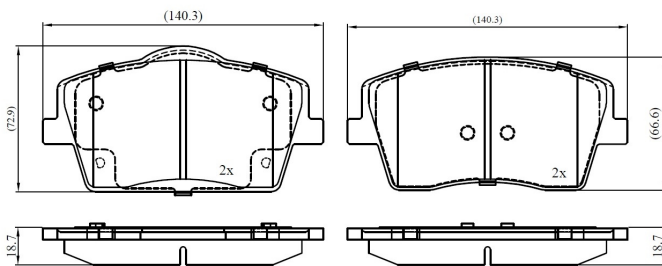

Make: VOLVO

Model: XC40

Part Number: ADB02394

Vehicle Manufacturing/Engine:

ADB02394

Specifications

Fitting Position	:	Front
Model Date	:	2019-
Or. Caliper	:	
WVA	:	26126
FMSI	:	
Length	:	140.6

Width	:	68.8,73.1
Thickness	:	18.7