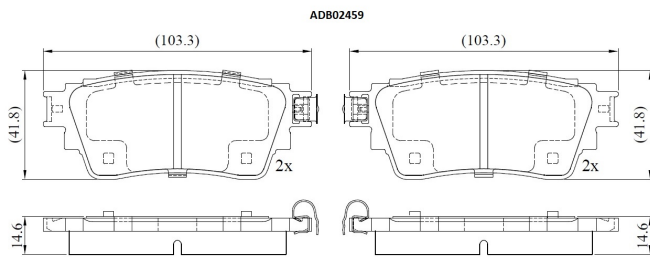

Make: VOLVO

Model: XC60 I SUV

Part Number: ADB02459

Vehicle Manufacturing/Engine:

Specifications

Fitting Position	:	Front
Model Date	:	2209-2012
Or. Caliper	:	
WVA	:	2,23,86,22,387
FMSI	:	
Length	:	180.3,181.5
Width	:	71.7,71.8

Thickness : 18.5,19