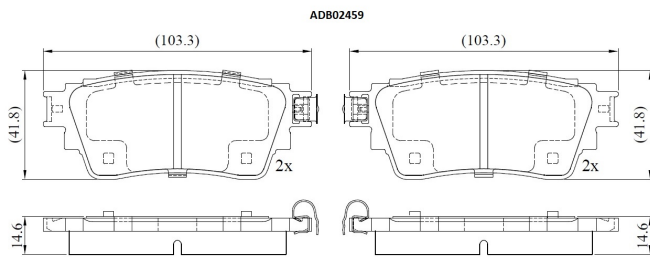

Make: VOLVO

Model: XC60 I SUV

Part Number: ADB02459

Vehicle Manufacturing/Engine:

Specifications

Fitting Position	:	Front
Model Date	:	2010-2014
Or. Caliper	:	
WVA	:	2,23,86,22,387
FMSI	:	
Length	:	180.3,181.5
Width	:	71.7,71.8

Thickness : 18.5,19