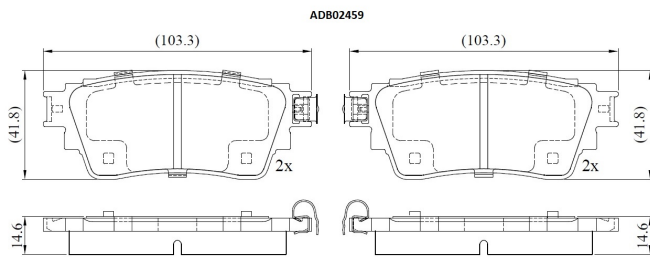

Make: VOLVO

Model: XC60 I SUV

Part Number: ADB02459

Vehicle Manufacturing/Engine:

Specifications

Fitting Position	:	Front
Model Date	:	2015-2017
Or. Caliper	:	
WVA	:	2,23,86,22,387
FMSI	:	
Length	:	180.3,181.5
Width	:	71.7,71.8

Thickness : 18.5,19