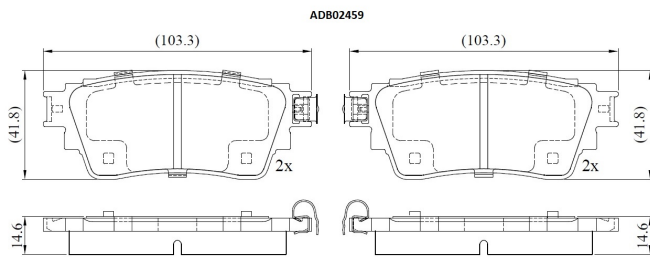

Make: VOLVO

Model: XC60 I SUV

Part Number: ADB02459

Vehicle Manufacturing/Engine:

Specifications

Fitting Position	:	Front
Model Date	:	2011-2017
Or. Caliper	:	
WVA	:	2,23,86,22,387
FMSI	:	
Length	:	180.3,181.5
Width	:	71.7,71.8

Thickness : 18.5,19