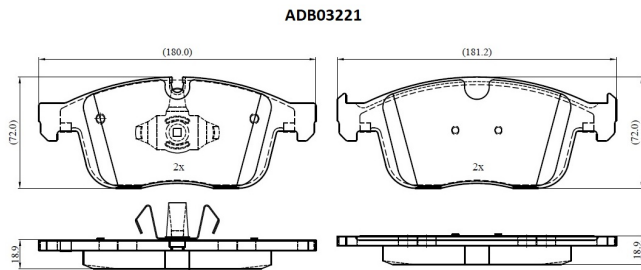

Make: VOLVO

Model: XC60 I SUV

Part Number: ADB03221

Vehicle Manufacturing/Engine:

Specifications

Fitting Position	:	Front
Model Date	:	2013-2017
Or. Caliper	:	
WVA	:	22386
FMSI	:	
Length	:	180.0/181.2
Width	:	72

Thickness

:

18.9