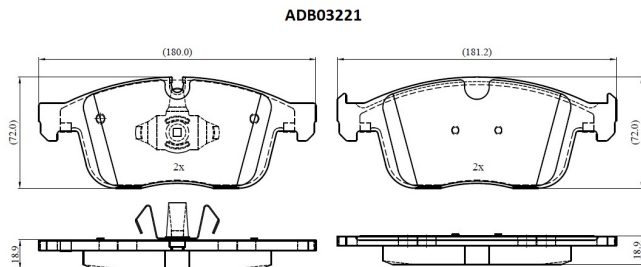

Make: VOLVO

Model: XC60 I SUV

Part Number: ADB03221

Vehicle Manufacturing/Engine:

Specifications

Fitting Position	:	Front
Model Date	:	2014-2015
Or. Caliper	:	
WVA	:	22386
FMSI	:	
Length	:	180.0/181.2
Width	:	72

Thickness

:

18.9