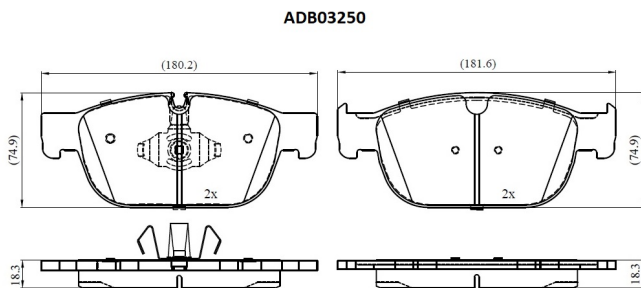

Make: VOLVO

Model: XC60 II

Part Number: ADB03250

Vehicle Manufacturing/Engine:

Specifications

Fitting Position	:	Front
Model Date	:	2022-
Or. Caliper	:	
WVA	:	22317
FMSI	:	

Length	:	180.2/181.6
Width	:	74.9/71.5
Thickness	:	18.3