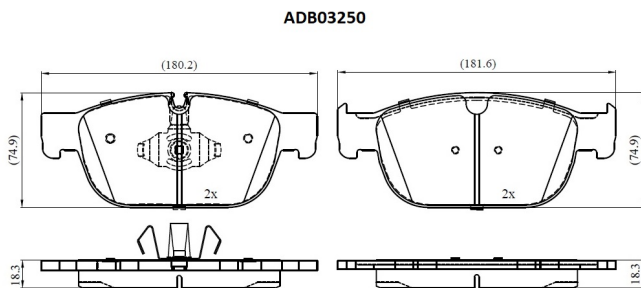

Make: VOLVO

Model: XC60 II

Part Number: ADB03250

Vehicle Manufacturing/Engine:

Specifications

Fitting Position	:	Front
Model Date	:	2019-
Or. Caliper	:	
WVA	:	22317
FMSI	:	

Length	:	180.2/181.6
Width	:	74.9/71.5
Thickness	:	18.3