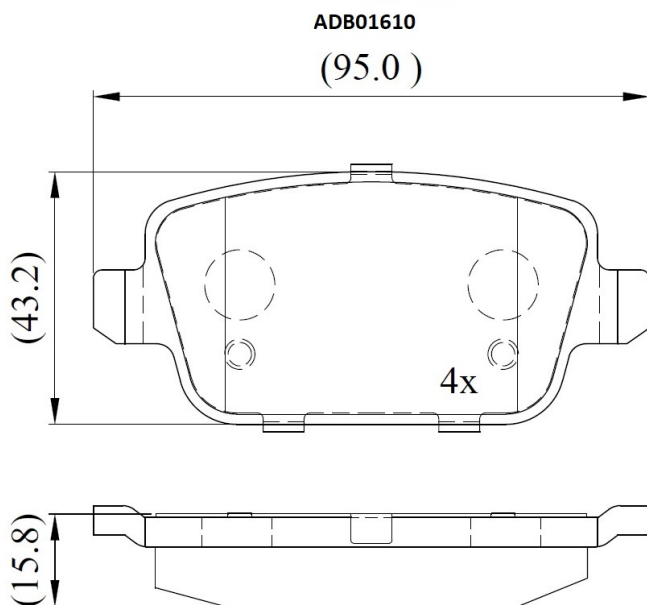

Make: VOLVO

Model: XC70

Part Number: ADB01610

Vehicle Manufacturing/Engine:

Specifications

Fitting Position	:	Rear
Model Date	:	10/07->

Or. Caliper	:	Lucas
WVA	:	24537
FMSI	:	
Length	:	95
Width	:	43.2
Thickness	:	15.8