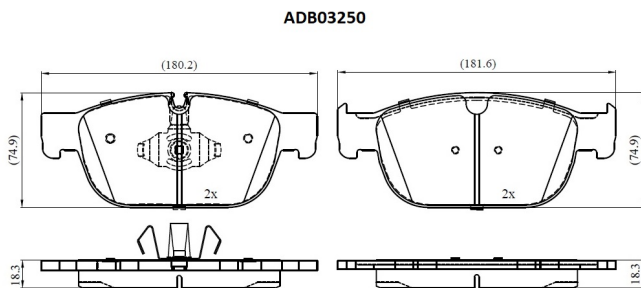

Make: VOLVO

Model: XC90 II

Part Number: ADB03250

Vehicle Manufacturing/Engine:

Specifications

Fitting Position	:	Front
Model Date	:	2018-
Or. Caliper	:	
WVA	:	22317
FMSI	:	

Length	:	180.2/181.6
Width	:	74.9/71.5
Thickness	:	18.3