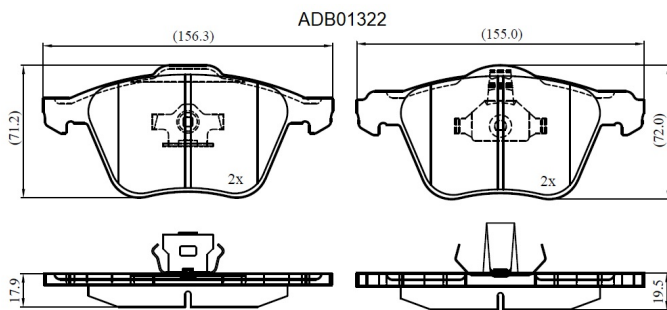

Make: VOLVO

Model: XC90

Part Number: ADB01322

Vehicle Manufacturing/Engine:

Specifications

Fitting Position	:	Front
Model Date	:	10/02->
Or. Caliper	:	Ate
WVA	:	23590
FMSI	:	
Length	:	156.3/155.2

Width	:	72.8
Thickness	:	17.9/19.5