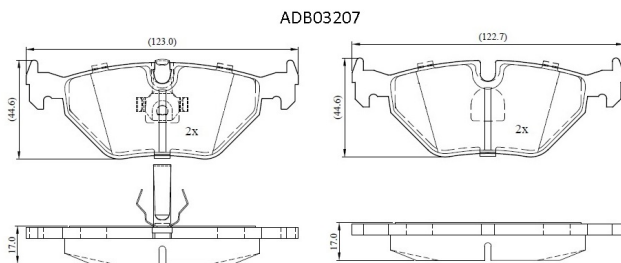

Make: WIESMANN

Model: MF3 Roadster

Part Number: ADB03207

Vehicle Manufacturing/Engine:

Specifications

Fitting Position	:	Rear
Model Date	:	1996-2002
Or. Caliper	:	
WVA	:	21934
FMSI	:	
Length	:	123.0/122.7
Width	:	44.6/44.4

Thickness

:

17