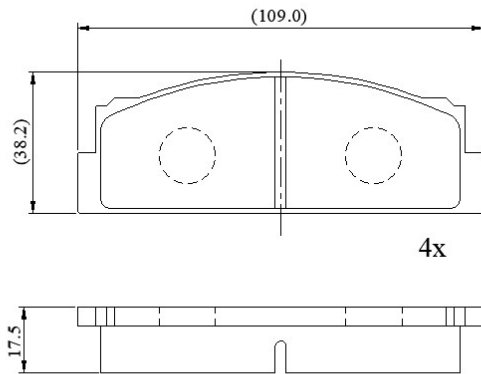

Make: YUGO/ZASTAVA

Model: 55, 55A

Part Number: ADB0112

Vehicle Manufacturing/Engine:

ADB0112

Specifications

Fitting Position	:	Front
Model Date	:	01/83-01/91
Or. Caliper	:	Bendix

WVA	:	20073
FMSI	:	
Length	:	108.75
Width	:	38
Thickness	:	17.5