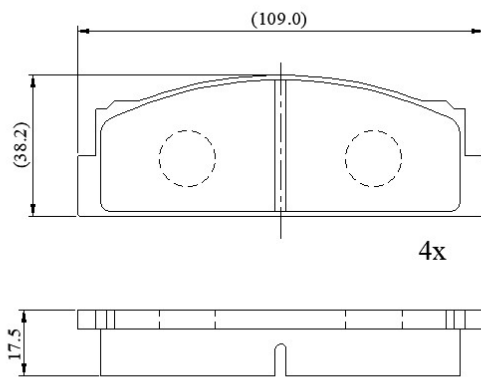

Make: YUGO/ZASTAVA

Model: 65, 65A

Part Number: ADB0112

Vehicle Manufacturing/Engine:

ADB0112

Specifications

Fitting Position	:	Front
Model Date	:	01/83-01/91
Or. Caliper	:	Bendix

WVA	:	20073
FMSI	:	
Length	:	108.75
Width	:	38
Thickness	:	17.5