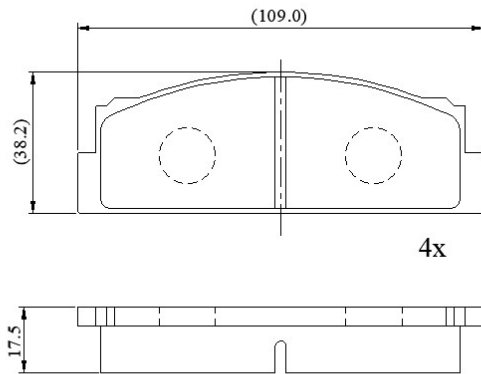

Make: YUGO/ZASTAVA

Model: Tempo

Part Number: ADB0112

Vehicle Manufacturing/Engine:

ADB0112

Specifications

Fitting Position	:	Front
Model Date	:	01/91-01/93
Or. Caliper	:	Bendix

WVA	:	20073
FMSI	:	
Length	:	108.75
Width	:	38
Thickness	:	17.5